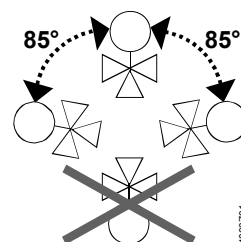

de Montageanleitung
en Mounting instructions
fr Instructions de montage
sv Monteringsinstruktion
nl Montage-handleiding
it Istruzioni di montaggio
fi Asennusohje
es Instrucciones de montaje
da Monteringsvejledning
pl Instrukcja montażu
cz Montážní návod
hu Szerelési útmutató
el Οδηγίες εγκατάστασης
zh 安裝指導

Stellantriebe + Ventile
Actuators + Valves
Servomoteur + Vannes
Ställdon + Ventiler
Servomotoren + Afsluiters
Servocomandi + Valvole
Toimimootorit + Venttiilit
Actuadores + Válvulas
Motorer + Ventiler
Siłowniki + Zawory
Pohony + Ventily
Motorok + Szelepek
Κινητήρες + Βάνες
执行器 + 阀门

1

2

3

MVI421..

A = 0...100%
AB = 0...100%

MXI421..

AB → A = 0...100 %
AB → B = 70...0 %

4