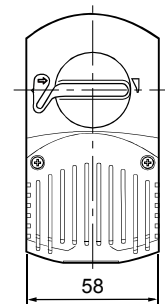

AB → A = 0...100 %
 AB → B = 70...0 %

4

MVI421..

| Type | DN | Rp [inches] | L1 [mm] | L2 [mm] | W [kg] |
|-----------|----|----------------|------------|------------|-----------|
| MVI421.15 | 15 | Rp½ | 60 | 30 | 0.865 |
| MVI421.20 | 20 | Rp¾ | 65 | 32.5 | 0.895 |
| MVI421.25 | 25 | Rp1 | 84 | 42 | 1.105 |

MXI421..

| Type | DN | Rp [inches] | L1 [mm] | L2 [mm] | L3 [mm] | W [kg] |
|-----------|----|----------------|------------|------------|------------|-----------|
| MXI421.15 | 15 | Rp½ | 60 | 30 | 30 | 0.934 |
| MXI421.20 | 20 | Rp¾ | 65 | 32.5 | 32.5 | 0.965 |
| MXI421.25 | 25 | Rp1 | 84 | 42 | 40 | 1.215 |