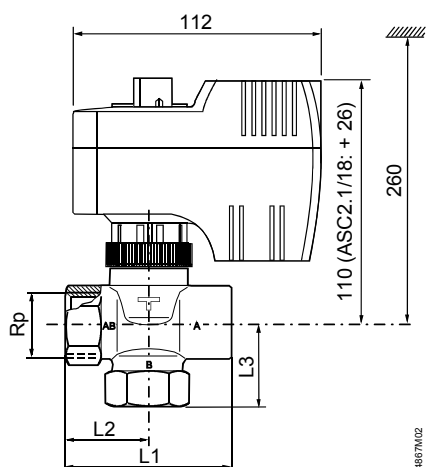

AB → A = 0...100 %
 AB → B = 70...0 %

4

MVI421..

| Type | DN | Rp [inches] | L1 [mm] | L2 [mm] | W [kg] |
|-----------|----|----------------|------------|------------|-----------|
| MVI421.15 | 15 | Rp½ | 60 | 30 | 0.865 |
| MVI421.20 | 20 | Rp¾ | 65 | 32.5 | 0.895 |
| MVI421.25 | 25 | Rp1 | 84 | 42 | 1.105 |

MXI421..

| Type | DN | Rp [inches] | L1 [mm] | L2 [mm] | L3 [mm] | W [kg] |
|-----------|----|----------------|------------|------------|------------|-----------|
| MXI421.15 | 15 | Rp½ | 60 | 30 | 30 | 0.934 |
| MXI421.20 | 20 | Rp¾ | 65 | 32.5 | 32.5 | 0.965 |
| MXI421.25 | 25 | Rp1 | 84 | 42 | 40 | 1.215 |