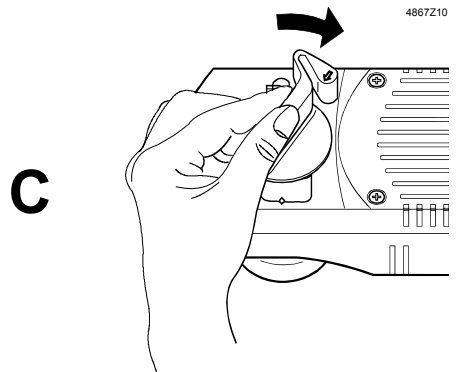

AB → A = 0...100 %
 AB → B = 70...0 %

4

MVI421..

| Type | DN | Rp [inches] | L1 [mm] | L2 [mm] | W [kg] |
|-----------|----|----------------|------------|------------|-----------|
| MVI421.15 | 15 | Rp½ | 60 | 30 | 0.865 |
| MVI421.20 | 20 | Rp¾ | 65 | 32.5 | 0.895 |
| MVI421.25 | 25 | Rp1 | 84 | 42 | 1.105 |