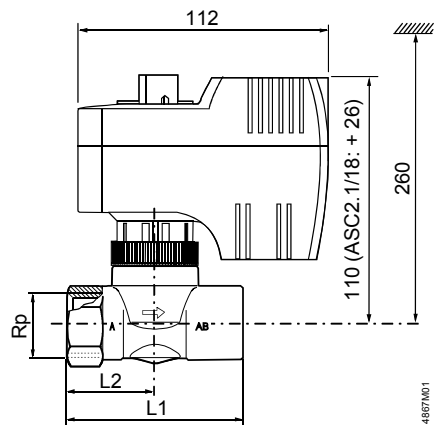

MVI421..

MXI421..

1

2

3

MVI421..

A = 0...100%
 AB = 0...100%

MXI421..

AB → A = 0...100 %
 AB → B = 70...0 %

4

MVI421..

| Type | DN | Rp [inches] | L1 [mm] | L2 [mm] | W [kg] |
|-----------|----|----------------|------------|------------|-----------|
| MVI421.15 | 15 | Rp½ | 60 | 30 | 0.865 |
| MVI421.20 | 20 | Rp¾ | 65 | 32.5 | 0.895 |
| MVI421.25 | 25 | Rp1 | 84 | 42 | 1.105 |

MXI421..

| Type | DN | Rp [inches] | L1 [mm] | L2 [mm] | L3 [mm] | W [kg] |
|-----------|----|----------------|------------|------------|------------|-----------|
| MXI421.15 | 15 | Rp½ | 60 | 30 | 30 | 0.934 |
| MXI421.20 | 20 | Rp¾ | 65 | 32.5 | 32.5 | 0.965 |
| MXI421.25 | 25 | Rp1 | 84 | 42 | 40 | 1.215 |